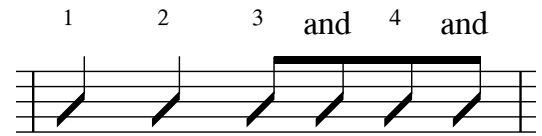

WALKING ON SUNSHINE - Katrina and The Waves

down down down up down up

4 1 1 1 2 3 3 3 3 2 1

INTRO

Mute strum 8 Bars

G//// C//// D//// C//// + riff

G//// C//// D//// C//// + riff

VERSE 1