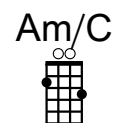

Dm7//// **E7**////

Every night -- every day

Am//// **Am7**////

-- I know that it's you I need

D//// **D7**////

To take the blues away

CHORUS

G//// **Bm7**// **Cmaj7**// **C**//// **D**/

-- Bless the bees -- and the birds

BRIDGE

Em//// **A7**////

-- I've got to be near you

Dm7//// **E7**////

Every night -- every day

Am//// **Am7**////

-- I couldn't be happy