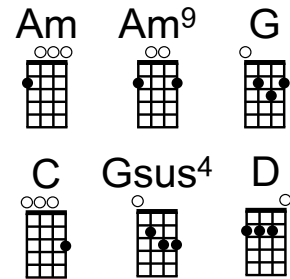

IT MUST BE LOVE - Madness

INTRODUCTION

Am//// **Am9**//// **Am**//// **Am9**////

VERSE 1

Am//// **Am9**////

-- I never thought I'd miss you

Am//// **Am9**//// **G**//// **C**//// **G**//// **G**//// **Gsus4**/

-- Half as much as I do

Am//// **Am9**//// **Am**////

-- And I never thought I'd feel this way

Am9//// **G**//// **C**//// **G**//// **C**//// **D**/

The way I feel -- about you

BRIDGE

Em//// **A7**////

-- As soon as I wake up

Dm7//// **E7**////

Every night -- every day

Am//// **Am7**////

-- I know that it's you I need

D//// **D7**////

To take the blues away