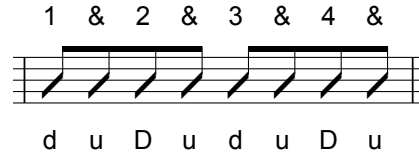

## VERSE 1

C// Am// Dm// G7//  
Blue Moon - - - - you saw me standing  
C// Am// Dm// G7//  
alone - - - - without a dream in my  
C// Am// Dm// G7//  
heart - - - - without a love of my  
C// Am// Dm// G7//  
own

## VERSE 2

C// Am// Dm// G7//  
Blue Moon - - - - you knew just what I was  
C// Am// Dm// G7//  
there for - - - - you heard me saying a  
C// Am// Dm// G7//  
prayer for - - - - someone I really  
C// Am// Dm// G7//  
care for

## VERSE 3

C// Am// Dm// G7//  
Blue Moon - - - - now I'm no longer  
C// Am// Dm// G7//  
alone - - - - without a dream in my  
C// Am// Dm// G7//  
heart - - - - without a love of my  
C// Am// Dm// G7//  
own