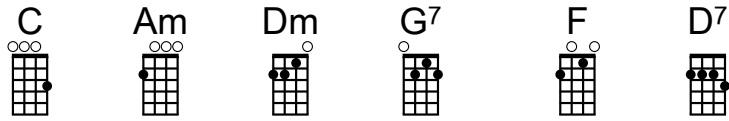

BLUE MOON

INTRO

C// Am// Dm// G7//
C// Am// Dm// G7//

STRUM

VERSE 1

C// Am// Dm// G7//
Blue Moon - - - - you saw me standing
C// Am// Dm// G7//
alone - - - - without a dream in my
C// Am// Dm// G7//
heart - - - - without a love of my
C// Am// Dm// G7//
own

VERSE 2

C// Am// Dm// G7//
Blue Moon - - - - you knew just what I was
C// Am// Dm// G7//
there for - - - - you heard me saying a
C// Am// Dm// G7//
prayer for - - - - someone I really
C// Am// Dm// G7//
care for

BRIDGE

F//// F//// C//// C////
And then there suddenly appeared before me
F//// F//// C//// C////
the only one my arms will ever hold
F//// F//// C//// C////
I heard somebody whisper, "please adore me"
D7//// D7//// G7//// G7////
And when I looked the moon had turned to gold

VERSE 3

C// Am// Dm// G7//
Blue Moon - - - - now I'm no longer
C// Am// Dm// G7//
alone - - - - without a dream in my
C// Am// Dm// G7//
heart - - - - without a love of my
C// Am// Dm// G7//
own

OUTRO

C// Am// Dm// G7//
C// Am// Dm// G7//
C