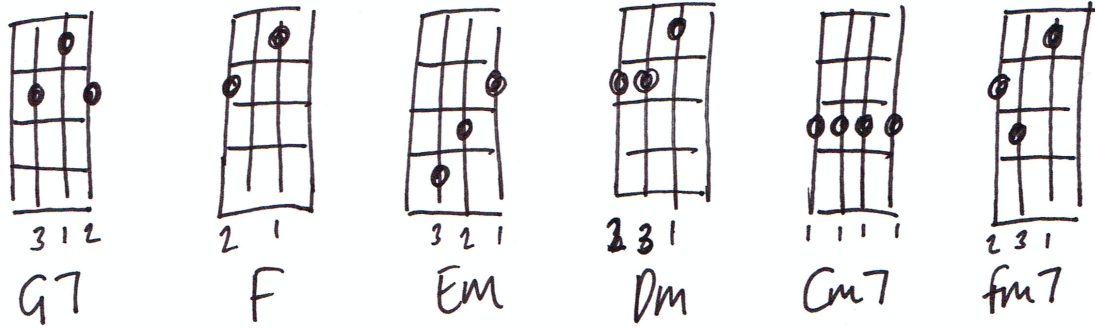

FUNKYTOWN - Lipps Inc

INTRO

RIFF 1	RIFF 1	RIFF 1	RIFF 1	RIFF 1	RIFF 1
		RIFF 2		RIFF 2	

VERSE

RIFF 1	RIFF 1	RIFF 1	RIFF 1
		RIFF 2	
<i>Gotta make a move to a</i>	<i>town that's great for me</i>		

RIFF 1	RIFF 1	RIFF 1	RIFF 1
		RIFF 2	
<i>Town to keep me movin' keep me</i>	<i>groovin' with some energy</i>		<i>Well I</i>

RIFF 3	RIFF 3	RIFF 3	RIFF 3
		RIFF 4	
G7	G7	G7	G7
<i>talk about it, talk about it</i>	<i>talk about it talk about it</i>		

RIFF 5		RIFF 1	RIFF 1
		RIFF 2	
G7/ F/	Em/ Dm	C	
<i>Talk about, talk about</i>	<i>talk about mo-</i>	<i>vin'</i>	

RIFF 1	RIFF 1	RIFF 1	RIFF 1
RIFF 2		RIFF 2	
<i>Gotta move on</i>		<i>Gotta move on</i>	

RIFF 1	RIFF 1	RIFF 5	
RIFF 2		G7/ F/	Em/ Dm
<i>Gotta move on</i>			

		RIFF 6	
mute strum d dd d d	dddd d d	d dd d d	dddd d d

BACK TO START - REPEAT WHOLE SONG FROM INTRO!