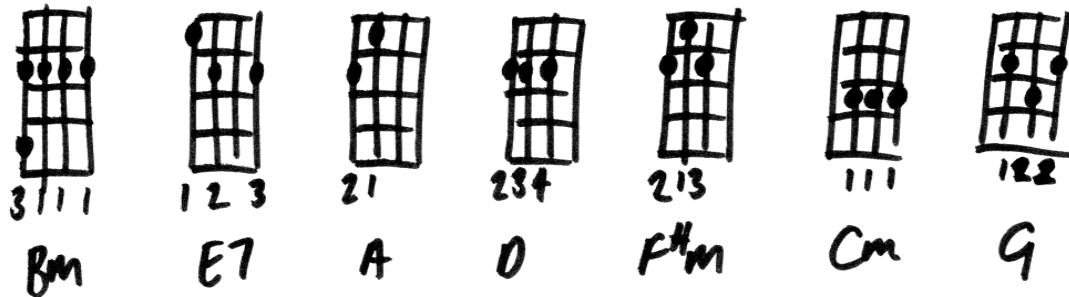

TAKE ON ME - AHA

STRUM

down down down up down up down down down up down up

INTRO - SEE TAB SHEET FOR LEAD

Bm/// E7/// A/// D/ A/
Bm/// E7/// A/// D/ A/
Bm/// E7/// F#m///// E7//

VERSE 1

Bm E7 A D A
Talking away, I don't know what I'm to say
Bm E7 A D A
I'll say it anyway, today's another day to find you
Bm E7 F#m D
Shine away, I'll be coming for your love OK

SOLO - SEE TAB SHEET

Bm/// E7/// A/// D/ A/
Bm/// E7/// A/// D/ A/
Bm/// E7/// F#m///// E7//

VERSE 3

Bm E7 A D A
Oh, things that you say, is it life or just to play
Bm E7 A D A
My worries away, you're all the things I've got to remember
Bm E7 F#m D
You shine away, I'll be coming for you anyway