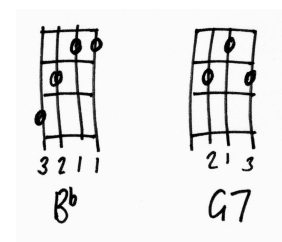

## COUNTRY ROADS - John Denver

C Am  
Almost heaven, West Virginia,  
G F C  
Blue Ridge Mountains, Shenandoah River.  
C Am  
Life is old there, older than the trees,  
G F C  
Younger than the mountains, growin' like a breeze.

### CHORUS

C G  
Country roads, take me home,  
Am F  
To the place I belong:  
C G  
West Virginia, mountain momma,  
F C  
Take me home, country roads.

C Am  
All my memories, gather 'round her,  
G F C  
Miner's lady, stranger to blue water.  
C Am  
Dark and dusty, painted on the sky,  
G F C  
Misty taste of moonshine, teardrops in my eyes.

#### MIDDLE 8 - strum each chord once

Am G C  
I hear her voice, in the morning hours she calls me,  
F C G  
The radio reminds me of my home far away.  
Am Bb  
And drivin' down the road,  
F C G  
I get a feelin' that I should have been home yesterday,  
G7  
yesterday.