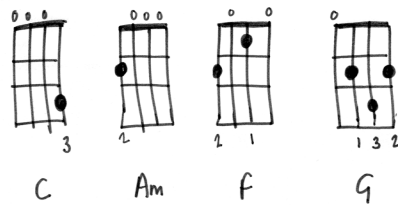

## COUNTRY ROADS - John Denver

C Am  
Almost heaven, West Virginia,  
G F C  
Blue Ridge Mountains, Shenandoah River.  
C Am  
Life is old there, older than the trees,  
G F C  
Younger than the mountains, growin' like a breeze.

### CHORUS

C G  
Country roads, take me home,  
Am F  
To the place I belong:  
C G  
West Virginia, mountain momma,  
F C  
Take me home, country roads.

C Am  
All my memories, gather 'round her,  
G F C  
Miner's lady, stranger to blue water.  
C Am  
Dark and dusty, painted on the sky,  
G F C  
Misty taste of moonshine, teardrops in my eyes.

#### MIDDLE 8 - strum each chord once

Am G C  
I hear her voice, in the morning hours she calls me,  
F C G  
The radio reminds me of my home far away.  
Am Bb  
And drivin' down the road,  
F C G  
I get a feelin' that I should have been home yesterday,  
G7  
yesterday.