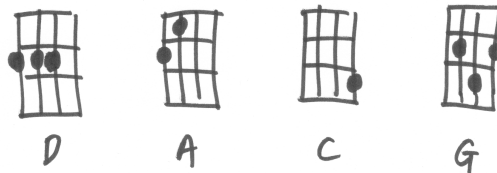

Sunshine of Your Love - Cream

INTRO

Riff in D X 4 (8 bars)

VERSE 1

RIFF in D

It's getting near dawn
When the lights close their tired
eyes

I'll soon be with you, my love
To give you my dawn surprise

RIFF in G

I'll be with you, darling, soon
I'll be with you when the stars start
falling

RIFF in D x 2

CHORUS

A		C	G	
	I've been waiting so long			
A		C	G	
	To be where I'm going			
A		C	G	A
	In the sunshine of your love			

RIFF in D x 1

VERSE 2

RIFF in D

I'm with you, my love
The light's shining through on you
Yes, I'm with you, my love
It's the morning and just we two

RIFF in G

I'll stay with you, darling, now
I'll stay with you 'til my seas are
dried up

RIFF in D x 2

END CHORUS

A		C	G	
	I've been waiting so long			
A		C	G	
	I've been waiting so long			
A		C	G	
	I've been waiting so long			
A		C	G	
	To be where I'm going			
A		C	G	A
	In the sunshine of your love			