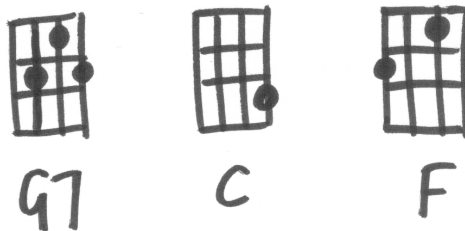

I Walk the Line - Johnny Cash

*Strum pattern d d dudu

G7 **C**
I keep a close watch on this heart of mine
G7 **C**
I keep my eyes wide open all the time
F **C**
I keep the ends out for the tie that binds
G7 **C**
Because you're mine, I walk the line

G7 **C**
I find it very, very easy to be true
G7 **C**
I find myself alone when each day is through
F **C**
Yes, I'll admit that I'm a fool for you
G7 **C**
Because you're mine, I walk the line

G7 **C**
As sure as night is dark and day is light
G7 **C**
I keep you on my mind both day and night
F **C**
And happiness I've known proves that it's right
G7 **C**
Because you're mine, I walk the line

G7 **C**
You've got a way to keep me on your side
G7 **C**
You give me cause for love that I can't hide
F **C**
For you I know I'd even try to turn the tide
G7 **C**
Because you're mine, I walk the line